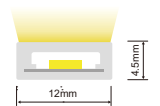

Product Specification

Dimension	5000x12x4.5mm
Chip Type	3030SMD
Chip Density	80LEDs/m
Step LEDs	4LEDs
Step Length	50mm

Voltage(V)	DC24V
Current(A/m)	0.2A / 0.4A
Power(W/m)	4.8W / 9.6W
Beam Angle	120°
Ambient temperature	$-25^{\circ}\text{C} \sim 100^{\circ}\text{C}$

Product Photometrics

CCT (K)	CRI	Lumen(@4.8W/M) (lm/m)	Efficacy(@4.8W/M) (lm/w)	Lumen(@9.6W/M) (lm/m)	Efficacy(@9.6W/M) (lm/w)
2700K±100K	>80	782.4	163	1564.8	163
3000K±150K	>80	830.4	173	1660.8	173
3500K±200K	>80	840	175	1680	175
4000K ^{-200K} / _{+300K}	>80	854.4	178	1708.8	178
5000K ^{-200K} / _{+400K}	>80	854.4	178	1708.8	178
6500K ^{-500K} / _{+100K}	>80	854.4	178	1708.8	178

Light Distribution Curve [Data base on 1m IP20 3000K CRI>80 9.6w/m]

Flux out: 1161 lm

Height	Eavg, Emax	Angle: 116.96deg	Diameter
1m	123.1, 495.7lx		326.15cm
2m	30.78, 123.9lx		652.29cm
3m	13.68, 55.08lx		978.44cm
4m	7.696, 30.98lx		1304.58cm
5m	4.925, 19.83lx		1630.73cm
6m	3.420, 13.77lx		1956.88cm
7m	2.513, 10.12lx		2283.02cm
8m	1.924, 7.745lx		2609.17cm
9m	1.520, 6.119lx		2935.31cm
10m	1.231, 4.957lx		3261.46cm