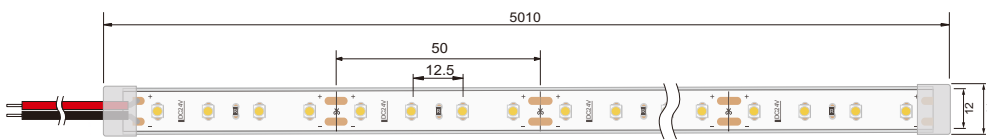

LED STRIP SPECIFICATION

SMD3030 80LEDs Sauna Room LED Strip

Note: LEDYI may change product specifications and installation guidance without prior notice.

3030SMD 80LEDs LED Strip

Part Number: LY80-S3030W30-W24-IP65
 W27/W30/W35/W40/W50/W60

Description

High temperature resistance LUMILEDS LUXEON 3030 LEDs

Food grade silicone extrusion process, IP65 rating

$-25^{\circ}\text{C} \leq T_a \leq 100^{\circ}\text{C}$

3 years warranty

Dimensions & Waterproof

Product Specification

Dimension	5000x12x4.5mm
Chip Type	3030SMD
Chip Density	80LEDs/m
Step LEDs	4LEDs
Step Length	50mm

Voltage(V)	DC24V
Current(A/m)	0.2A / 0.4A
Power(W/m)	4.8W / 9.6W
Beam Angle	120°
Ambient temperature	$-25^{\circ}\text{C} \sim 100^{\circ}\text{C}$

Light Distribution Curve [Data base on 1m IP20 3000K CRI>80 9.6w/m]

Flux out: 1161 lm

Height	Eavg, Emax	Angle: 116.96deg	Diameter
1m	123.1, 495.7lx		326.15cm
2m	30.78, 123.9lx		652.29cm
3m	13.68, 55.08lx		978.44cm
4m	7.696, 30.98lx		1304.58cm
5m	4.925, 19.83lx		1630.73cm
6m	3.420, 13.77lx		1956.88cm
7m	2.513, 10.12lx		2283.02cm
8m	1.924, 7.745lx		2609.17cm
9m	1.520, 6.119lx		2935.31cm
10m	1.231, 4.957lx		3261.46cm