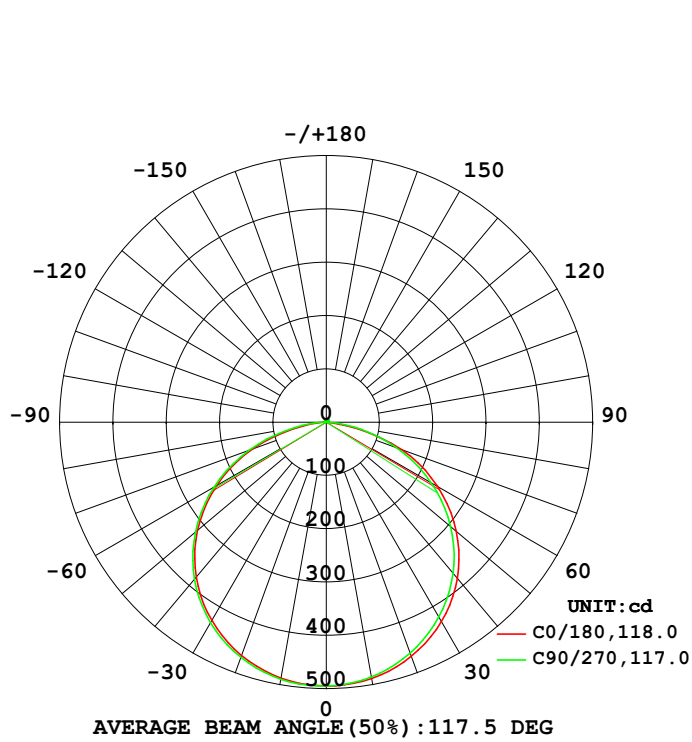

Product Specification

Dimension	5000x12x4.5mm
Chip Type	3030SMD
Chip Density	80LEDs/m
Step LEDs	4LEDs
Step Length	50mm

Voltage(V)	DC24V
Current(A/m)	0.2A / 0.4A
Power(W/m)	4.8W / 9.6W
Beam Angle	120°
Ambient temperature	$-25^{\circ}\text{C} \sim 100^{\circ}\text{C}$

Product Photometrics

CCT (K)	CRI	Lumen(@4.8W/M) (lm/m)	Efficacy(@4.8W/M) (lm/w)	Lumen(@9.6W/M) (lm/m)	Efficacy(@9.6W/M) (lm/w)
2700K±100K	>80	782.4	163	1564.8	163
3000K±150K	>80	830.4	173	1660.8	173
3500K±200K	>80	840	175	1680	175
4000K ^{-200K} / _{+300K}	>80	854.4	178	1708.8	178
5000K ^{-200K} / _{+400K}	>80	854.4	178	1708.8	178
6500K ^{-500K} / _{+100K}	>80	854.4	178	1708.8	178

Light Distribution Curve [Data base on 1m IP20 3000K CRI>80 9.6w/m]

Flux out: 1161 lm

Height	Eavg, Emax	Angle: 116.96deg	Diameter
1m	123.1, 495.7lx		326.15cm
2m	30.78, 123.9lx		652.29cm
3m	13.68, 55.08lx		978.44cm
4m	7.696, 30.98lx		1304.58cm
5m	4.925, 19.83lx		1630.73cm
6m	3.420, 13.77lx		1956.88cm
7m	2.513, 10.12lx		2283.02cm
8m	1.924, 7.745lx		2609.17cm
9m	1.520, 6.119lx		2935.31cm
10m	1.231, 4.957lx		3261.46cm

Note: The Curves indicate the illuminated area and the average illumination when the luminaire is at different distance.

Packing Information