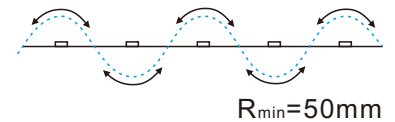

Product Specification

Dimension	5000x12x4.5mm
Chip Type	3030SMD
Chip Density	80LEDs/m
Step LEDs	4LEDs
Step Length	50mm

Voltage(V)	DC24V
Current(A/m)	0.2A / 0.4A
Power(W/m)	4.8W / 9.6W
Beam Angle	120°
Ambient temperature	$-25^{\circ}\text{C} \sim 100^{\circ}\text{C}$

Light Distribution Curve [Data base on 1m IP20 3000K CRI>80 9.6w/m]

Flux out: 1161 lm

Height	Eavg, Emax	Angle: 116.96deg	Diameter
1m	123.1, 495.7lx		326.15cm
2m	30.78, 123.9lx		652.29cm
3m	13.68, 55.08lx		978.44cm
4m	7.696, 30.98lx		1304.58cm
5m	4.925, 19.83lx		1630.73cm
6m	3.420, 13.77lx		1956.88cm
7m	2.513, 10.12lx		2283.02cm
8m	1.924, 7.745lx		2609.17cm
9m	1.520, 6.119lx		2935.31cm
10m	1.231, 4.957lx		3261.46cm