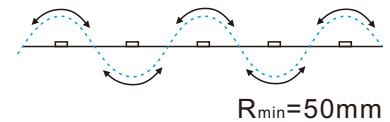

## Dimensions & Waterproof

## Product Specification

Dimension	5000x12x4.5mm
Chip Type	3030SMD
Chip Density	80LEDs/m
Step LEDs	4LEDs
Step Length	50mm

Voltage(V)	DC24V
Current(A/m)	0.2A / 0.4A
Power(W/m)	4.8W / 9.6W
Beam Angle	120°
Ambient temperature	-25°C~100°C

## Light Distribution Curve [Data base on 1m IP20 3000K CRI>80 9.6w/m]

Flux out: 1161 lm

Height	Eavg, Emax	Angle: 116.96deg	Diameter
1m	123.1, 495.7lx		326.15cm
2m	30.78, 123.9lx		652.29cm
3m	13.68, 55.08lx		978.44cm
4m	7.696, 30.98lx		1304.58cm
5m	4.925, 19.83lx		1630.73cm
6m	3.420, 13.77lx		1956.88cm
7m	2.513, 10.12lx		2283.02cm
8m	1.924, 7.745lx		2609.17cm
9m	1.520, 6.119lx		2935.31cm
10m	1.231, 4.957lx		3261.46cm