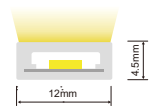

## Dimensions & Waterproof

## Product Specification

Dimension	5000x12x4.5mm
Chip Type	3030SMD
Chip Density	80LEDs/m
Step LEDs	4LEDs
Step Length	50mm

Voltage(V)	DC24V
Current(A/m)	0.2A / 0.4A
Power(W/m)	4.8W / 9.6W
Beam Angle	120°
Ambient temperature	-25°C~100°C

## Light Distribution Curve [Data base on 1m IP20 3000K CRI>80 9.6w/m]

Flux out: 1161 lm

Height	Eavg, Emax	Angle: 116.96deg	Diameter
1m	123.1, 495.7lx		326.15cm
2m	30.78, 123.9lx		652.29cm
3m	13.68, 55.08lx		978.44cm
4m	7.696, 30.98lx		1304.58cm
5m	4.925, 19.83lx		1630.73cm
6m	3.420, 13.77lx		1956.88cm
7m	2.513, 10.12lx		2283.02cm
8m	1.924, 7.745lx		2609.17cm
9m	1.520, 6.119lx		2935.31cm
10m	1.231, 4.957lx		3261.46cm