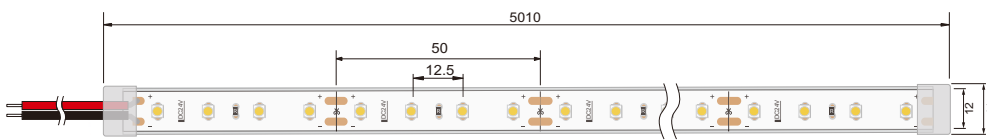

# 3030SMD 80LEDs LED Strip

Part Number: LY80-S3030W30-W24-IP65  
 W27/W30/W35/W40/W50/W60

## Dimensions & Waterproof

## Product Specification

Dimension	5000x12x4.5mm
Chip Type	3030SMD
Chip Density	80LEDs/m
Step LEDs	4LEDs
Step Length	50mm

Voltage(V)	DC24V
Current(A/m)	0.2A / 0.4A
Power(W/m)	4.8W / 9.6W
Beam Angle	120°
Ambient temperature	-25°C~100°C

## Light Distribution Curve [Data base on 1m IP20 3000K CRI>80 9.6w/m]

Flux out: 1161 lm

Height	Eavg, Emax	Angle: 116.96deg	Diameter
1m	123.1, 495.7lx		326.15cm
2m	30.78, 123.9lx		652.29cm
3m	13.68, 55.08lx		978.44cm
4m	7.696, 30.98lx		1304.58cm
5m	4.925, 19.83lx		1630.73cm
6m	3.420, 13.77lx		1956.88cm
7m	2.513, 10.12lx		2283.02cm
8m	1.924, 7.745lx		2609.17cm
9m	1.520, 6.119lx		2935.31cm
10m	1.231, 4.957lx		3261.46cm