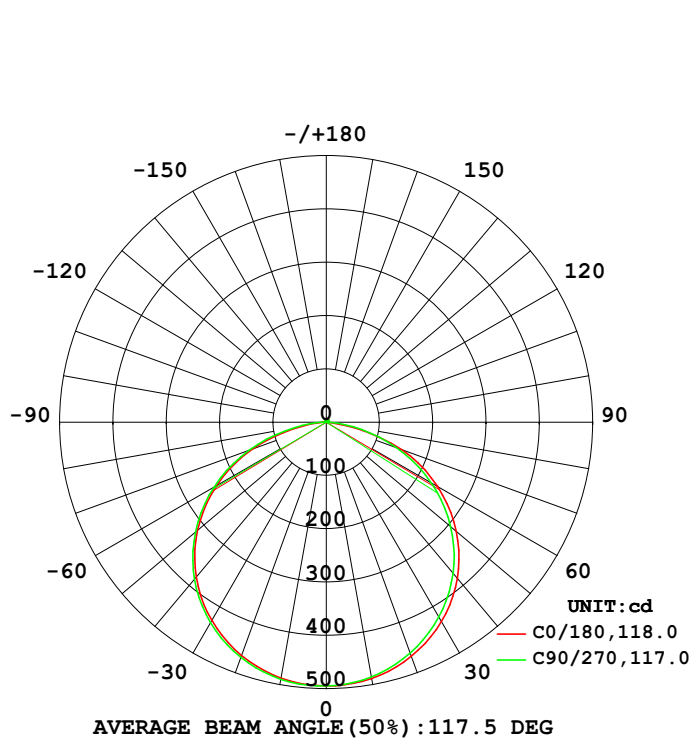

## Product Specification

Dimension	5000x12x4.5mm
Chip Type	3030SMD
Chip Density	80LEDs/m
Step LEDs	4LEDs
Step Length	50mm

Voltage(V)	DC24V
Current(A/m)	0.2A / 0.4A
Power(W/m)	4.8W / 9.6W
Beam Angle	120°
Ambient temperature	-25°C~100°C

## Product Photometrics

CCT (K)	CRI	Lumen(@4.8W/M) (lm/m)	Efficacy(@4.8W/M) (lm/w)	Lumen(@9.6W/M) (lm/m)	Efficacy(@9.6W/M) (lm/w)
2700K±100K	>80	782.4	163	1564.8	163
3000K±150K	>80	830.4	173	1660.8	173
3500K±200K	>80	840	175	1680	175
4000K <sup>-200K</sup> / <sub>+300K</sub>	>80	854.4	178	1708.8	178
5000K <sup>-200K</sup> / <sub>+400K</sub>	>80	854.4	178	1708.8	178
6500K <sup>-500K</sup> / <sub>+100K</sub>	>80	854.4	178	1708.8	178

## Light Distribution Curve [Data base on 1m IP20 3000K CRI>80 9.6w/m]

Flux out: 1161 lm

Height	Eavg, Emax	Angle: 116.96deg	Diameter
1m	123.1, 495.7lx		326.15cm
2m	30.78, 123.9lx		652.29cm
3m	13.68, 55.08lx		978.44cm
4m	7.696, 30.98lx		1304.58cm
5m	4.925, 19.83lx		1630.73cm
6m	3.420, 13.77lx		1956.88cm
7m	2.513, 10.12lx		2283.02cm
8m	1.924, 7.745lx		2609.17cm
9m	1.520, 6.119lx		2935.31cm
10m	1.231, 4.957lx		3261.46cm

Note: The Curves indicate the illuminated area and the average illumination when the luminaire is at different distance.