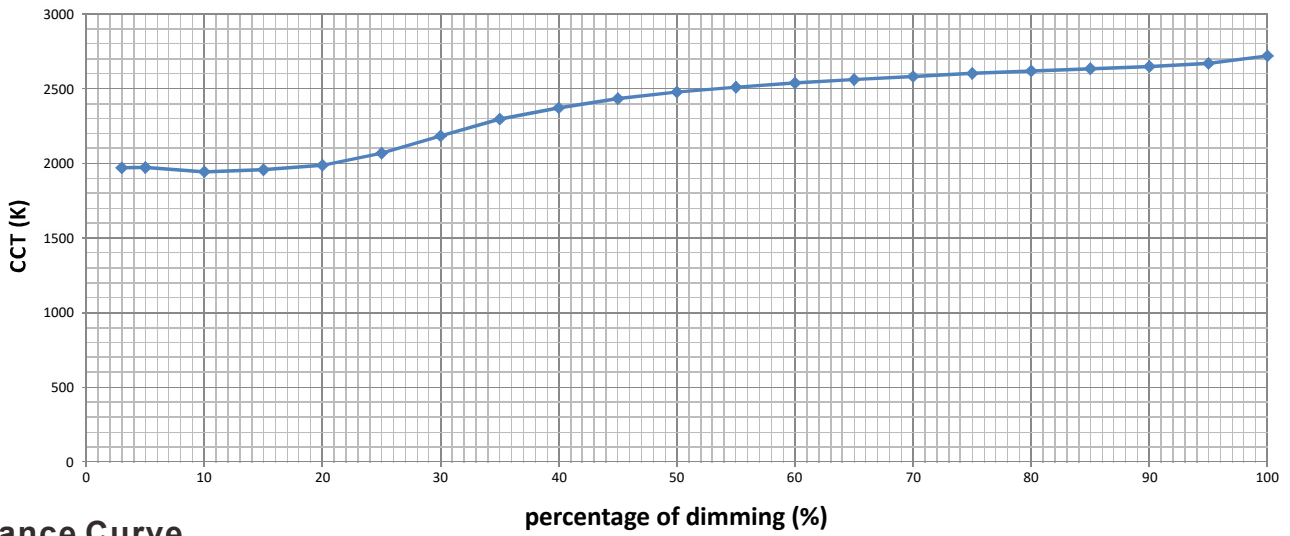

LED STRIP SPECIFICATION

COB 588Chips DIM TO WARM LED STRIP

Note: LEDYI may change product specifications and installation guidance without prior notice.

CCT Curve

Luminance Curve

Wiring Diagram