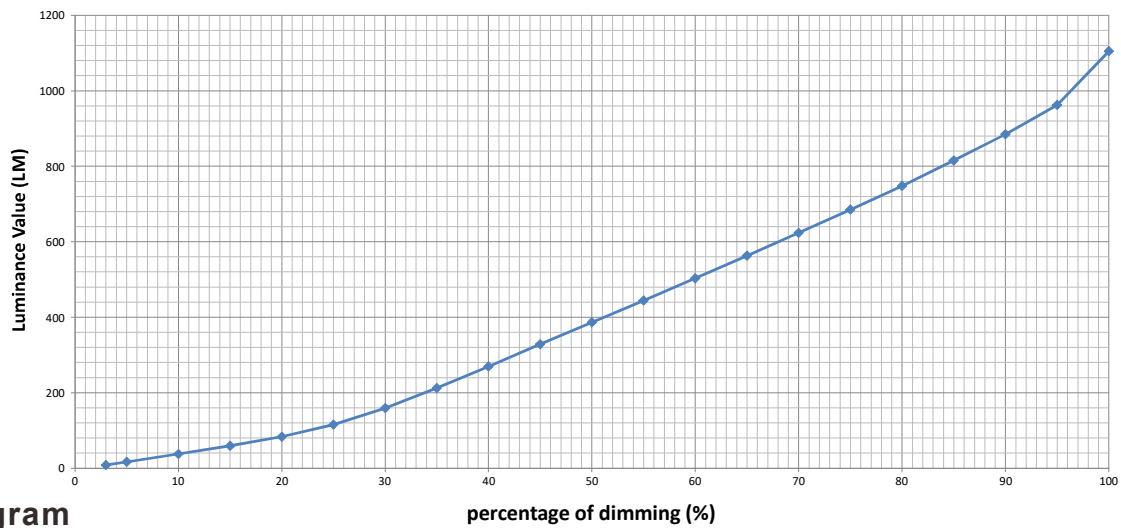

LED STRIP SPECIFICATION

COB 588Chips DIM TO WARM LED STRIP

Note: LEDYI may change product specifications and installation guidance without prior notice.

CCT Curve

Luminance Curve

Wiring Diagram