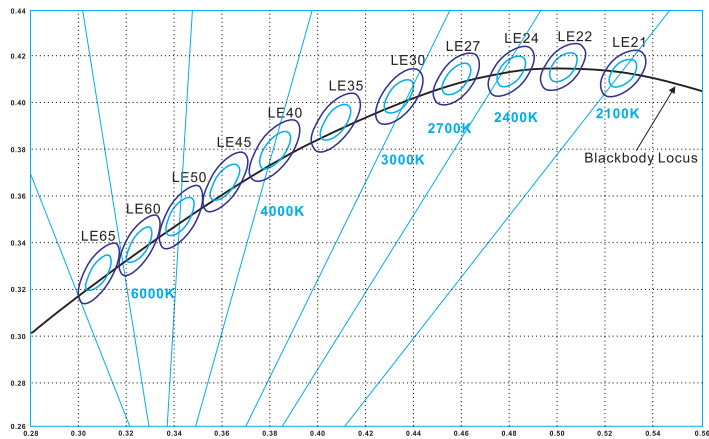

Description

24V, flexible LED strip (6LED/step=62.5mm(24V)) with 3M adhesive tape on the back for easy installed.

23W/m. 120° beam angle, high light quality at a lifetime of 54,000 hours (L₇₀).

Double-layer FPC(2Oz) for good heat dissipation.

Dimensions & Waterproof

Product Specification

Dimension	5000x12x2mm
Chip Type	5050SMD
Chip Density	96LEDs/m
Step LEDs	6LEDs
Step Length	62.5mm

Voltage(V)	DC24V
Current(A/m)	0.96A
Power(W/m)	23W(3 colors 100% on)
Beam Angle	120°
Operation Temperature	-20°C~50°C

Product Photometrics - Red, Green and Blue Diodes (Data base on IP20)

Color	Peak Wavelength (nm)	Dominant Wavelength (nm)	Lumen (lm/m)	Power (w/m)	Efficacy (lm/w)
Red	632	622	206	7.10	29
Green	517	523	670	7.79	86
Blue	462	466	120	7.06	17

Product Photometrics - All Red, Green and Blue color at 100% on (Data base on IP20)

CCT (K)	Lumen (lm/m)	Power (w/m)	Efficacy (lm/w)	CRI	R9
42300K	980	22.27	44	50	-

Bining

Graphic Description:

For all your order