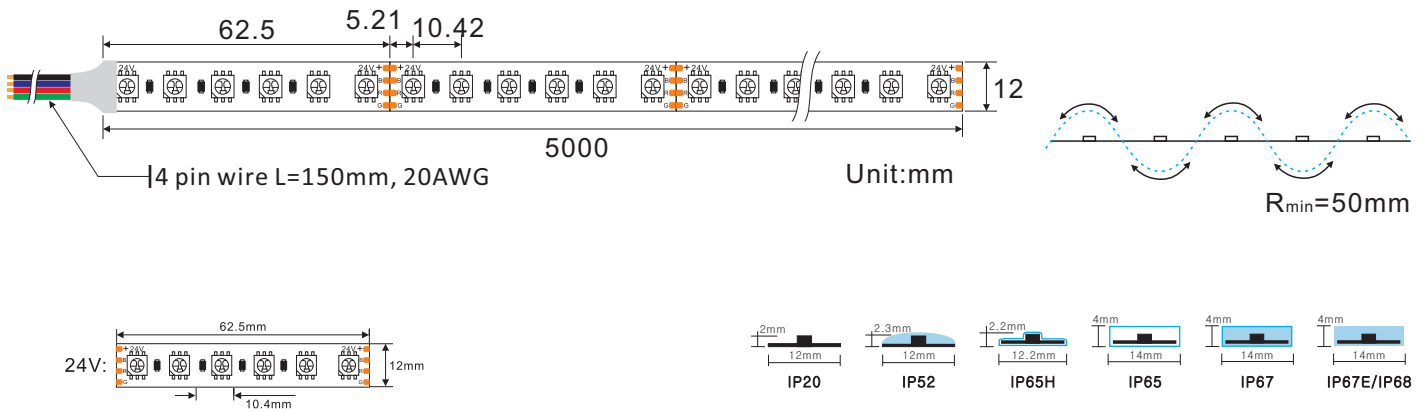

LED STRIP SPECIFICATION

5050SMD 96LEDs RGB LED STRIP

Note: LEDYI may change product specifications and installation guidance without prior notice.

5050SMD 96LEDs RGB LED STRIP

Part Number: LY96-S5050RGB-W24-**IP20** → IP20/IP52/IP65H/IP65/IP67/IP67E/IP68

Description

24V, flexible LED strip (6LED/step=62.5mm(24V)) with 3M adhesive tape on the back for easy installed.

23W/m. 120° beam angle, high light quality at a lifetime of 54,000 hours (L₇₀).

Double-layer FPC(2Oz) for good heat dissipation.

Dimensions & Waterproof

Product Specification

Dimension	5000x12x2mm
Chip Type	5050SMD
Chip Density	96LEDs/m
Step LEDs	6LEDs
Step Length	62.5mm

Voltage(V)	DC24V
Current(A/m)	0.96A
Power(W/m)	23W(3 colors 100% on)
Beam Angle	120°
Operation Temperature	-20°C~50°C

Product Photometrics - All Red, Green and Blue color at 100% on (Data base on IP20)

CCT (K)	Lumen (lm/m)	Power (w/m)	Efficacy (lm/w)	CRI	R9
42300K	980	22.27	44	50	-

Bining

Graphic Description:

For all your order