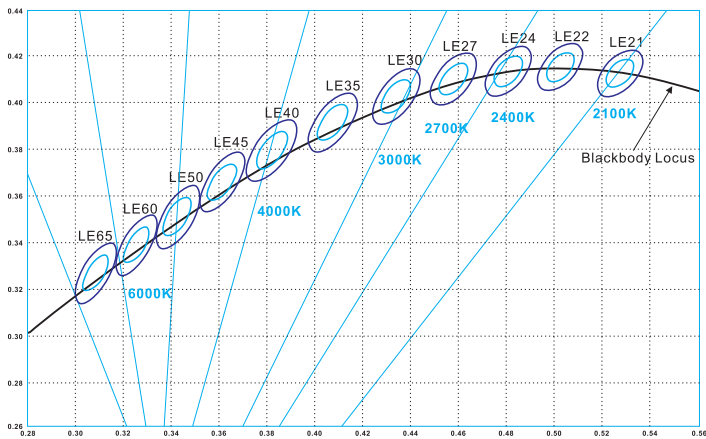

Description

24V, flexible LED strip (6LED/step=83.4mm) with 3M adhesive tape on the back for easy installed.

17.28W/m. 120° beam angle, high light quality at a lifetime of 54,000 hours (L₇₀).

Double-layer FPC(2Oz) for good heat dissipation.

Dimensions & Waterproof

Product Specification

Dimension	5000x10x2mm
Chip Type	5050SMD
Chip Density	72LEDs/m
Step LEDs	6LEDs
Step Length	83.4mm

Voltage(V)	DC24V
Current(A/m)	0.72A
Power(W/m)	17.28W(3 colors 100% on)
Beam Angle	120°
Operation Temperature	-20°C~50°C

Product Photometrics - Red, Green and Blue Diodes (Data base on IP20)

Color	Peak Wavelength (nm)	Dominant Wavelength (nm)	Lumen (lm/m)	Power (w/m)	Efficacy (lm/w)
Red	632	622	152.57	5.55	27.49
Green	517	523	499.19	6.05	82.51
Blue	462	466	92.91	5.70	16.30

Product Photometrics - All Red, Green and Blue color at 100% on (Data base on IP20)

CCT (K)	Lumen (lm/m)	Power (w/m)	Efficacy (lm/w)	CRI	R9
42300K	744.6	17.28	43.09	50	-

Bining

Graphic Description:

For all your order