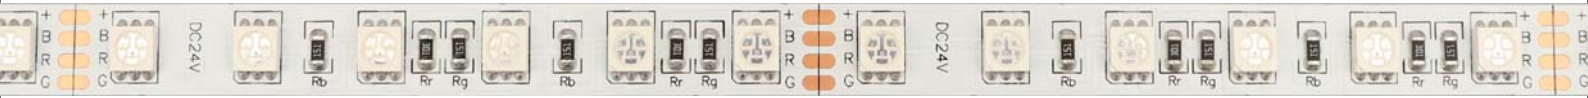

LED STRIP SPECIFICATION

5050SMD 72LEDs RGB LED STRIP

Note: LEDYI may change product specifications and installation guidance without prior notice.

5050SMD 72LEDs RGB LED STRIP

Part Number: LY72-S5050RGB-W24-IP20 → IP20/IP52/IP65H/IP65/IP67/IP67E/IP68

Description

24V, flexible LED strip (6LED/step=83.4mm) with 3M adhesive tape on the back for easy installed.

17.28W/m. 120° beam angle, high light quality at a lifetime of 54,000 hours (L₇₀).

Double-layer FPC(2Oz) for good heat dissipation.

Dimensions & Waterproof

Product Specification

Dimension	5000x10x2mm
Chip Type	5050SMD
Chip Density	72LEDs/m
Step LEDs	6LEDs
Step Length	83.4mm

Voltage(V)	DC24V
Current(A/m)	0.72A
Power(W/m)	17.28W(3 colors 100% on)
Beam Angle	120°
Operation Temperature	-20°C~50°C

ONE BIN ONLY

Today and tomorrow

- IP20:** bare, max. light output and the best color consistency, indoor use.
- IP52:** Silicone coating, ~5% less output and 3rd best color consistency, indoor use, for damp environments.
- IP65:** Silicon tube / Heat shrink tube / Extrusion tube / U milky tube + clear cover, ~3% less output and 2nd best color consistency, Indoor use or semi-outdoor use, for raining environments.
- IP67:** Silicone tube + silicon filling, ~7% less output and 4th best color consistency, outdoor use, max length is 10 meters.
- IP67E:** Solid silicone extrusion, ~7% less output and 4th best color consistency, outdoor use, max length up to 50 meters.
- IP68:** PU(Polyurethane), ~7% less output and 4th best color consistency, under the water, within 2 meters deep.