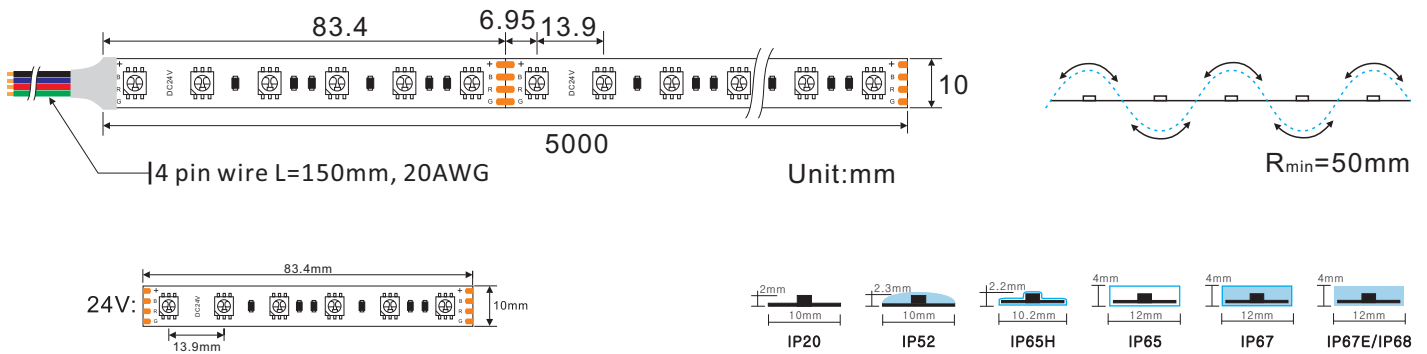

LED STRIP SPECIFICATION

5050SMD 72LEDs RGB LED STRIP

Note: LEDYI may change product specifications and installation guidance without prior notice.

5050SMD 72LEDs RGB LED STRIP

Part Number: LY72-S5050RGB-W24-IP20 → IP20/IP52/IP65H/IP65/IP67/IP67E/IP68

Description

24V, flexible LED strip (6LED/step=83.4mm) with 3M adhesive tape on the back for easy installed.

17.28W/m. 120° beam angle, high light quality at a lifetime of 54,000 hours (L₇₀).

Double-layer FPC(2Oz) for good heat dissipation.

Dimensions & Waterproof

Product Specification

Dimension	5000x10x2mm
Chip Type	5050SMD
Chip Density	72LEDs/m
Step LEDs	6LEDs
Step Length	83.4mm

Voltage(V)	DC24V
Current(A/m)	0.72A
Power(W/m)	17.28W(3 colors 100% on)
Beam Angle	120°
Operation Temperature	-20°C~50°C

Product Photometrics - All Red, Green and Blue color at 100% on (Data base on IP20)

CCT (K)	Lumen (lm/m)	Power (w/m)	Efficacy (lm/w)	CRI	R9
42300K	744.6	17.28	43.09	50	-

Bining

Graphic Description:

For all your order