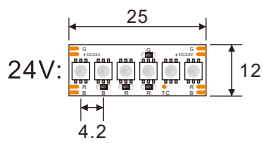

LED STRIP SPECIFICATION

3838SMD 240LEDs RGB LED STRIP

Note: LEDYI may change product specifications and installation guidance without prior notice.

3838SMD 240LEDs RGB LED STRIP

Part Number: LY240-S3838RGB-W24-IP20 → IP20/IP52/IP65H/IP65/IP67/IP67E/IP68

Description

24V for option, flexible LED strip (6LED/step =25mm) with 3M adhesive tape on the back for easy installed.

24W/m. 120° beam angle, high light quality at a lifetime of 54,000 hours (L₇₀).

Double-layer PCB(3Oz) for good heat dissipation.

Dimensions & Waterproof

Product Specification

Dimension	5000x12x2mm
Chip Type	3838SMD
Chip Density	240LEDs/m
Step LEDs	6LEDs
Step Length	25mm

Voltage(V)	DC24V
Current(A/m)	1A
Power(W/m)	24W(3 colors 100% on)
Beam Angle	120°
Operation Temperature	-20°C~50°C

Product Photometrics - Red, Green and Blue Diodes (Data base on IP20)

Color	Peak Wavelength (nm)	Dominant Wavelength (nm)	Lumen (lm/m)	Power (w/m)	Efficacy (lm/w)
Red	632	622	208.21	7.72	26.97
Green	517	523	670.32	8.38	79.99
Blue	462	466	149.94	7.90	18.98