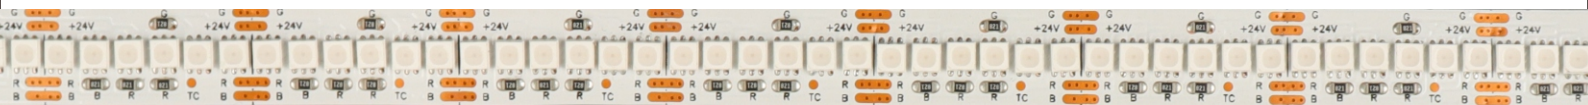

LED STRIP SPECIFICATION

3838SMD 240LEDs RGB LED STRIP

Note: LEDYI may change product specifications and installation guidance without prior notice.

3838SMD 240LEDs RGB LED STRIP

Part Number: LY240-S3838RGB-W24-IP20 → IP20/IP52/IP65H/IP65/IP67/IP67E/IP68

Description

24V for option, flexible LED strip (6LED/step =25mm) with 3M adhesive tape on the back for easy installed.

24W/m. 120° beam angle, high light quality at a lifetime of 54,000 hours (L₇₀).

Double-layer PCB(3Oz) for good heat dissipation.

Dimensions & Waterproof

Product Specification

Dimension	5000x12x2mm
Chip Type	3838SMD
Chip Density	240LEDs/m
Step LEDs	6LEDs
Step Length	25mm

Voltage(V)	DC24V
Current(A/m)	1A
Power(W/m)	24W(3 colors 100% on)
Beam Angle	120°
Operation Temperature	-20°C~50°C

- IP20:** bare, max. light output and the best color consistency, indoor use.
- IP52:** Silicone coating, ~5% less output and 3rd best color consistency, indoor use, for damp environments.
- IP65:** Silicon tube / Heat shrink tube / Extrusion tube / U milky tube + clear cover, ~3% less output and 2nd best color consistency, Indoor use or semi-outdoor use, for raining environments.
- IP67:** Silicone tube + silicon filling, ~7% less output and 4th best color consistency, outdoor use, max length is 10 meters.
- IP67E:** Solid silicone extrusion, ~7% less output and 4th best color consistency, outdoor use, max length up to 50 meters.
- IP68:** PU(Polyurethane), ~7% less output and 4th best color consistency, under the water, within 2 meters deep.