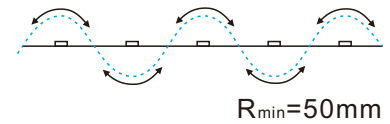

Description

24V for option, flexible LED strip (6LED/step =25mm) with 3M adhesive tape on the back for easy installed.

24W/m. 120° beam angle, high light quality at a lifetime of 54,000 hours (L₇₀).

Double-layer PCB(3Oz) for good heat dissipation.

Dimensions & Waterproof

Product Specification

Dimension	5000x12x2mm
Chip Type	3838SMD
Chip Density	240LEDs/m
Step LEDs	6LEDs
Step Length	25mm

Voltage(V)	DC24V
Current(A/m)	1A
Power(W/m)	24W(3 colors 100% on)
Beam Angle	120°
Operation Temperature	-20°C~50°C