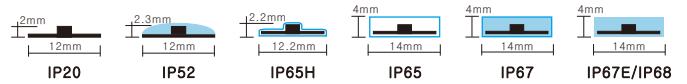

Description

24V for option, flexible LED strip (6LED/step =25mm) with 3M adhesive tape on the back for easy installed.

24W/m. 120° beam angle, high light quality at a lifetime of 54,000 hours (L₇₀).

Double-layer PCB(3Oz) for good heat dissipation.

Dimensions & Waterproof

Product Specification

Dimension	5000x12x2mm
Chip Type	3838SMD
Chip Density	240LEDs/m
Step LEDs	6LEDs
Step Length	25mm

Voltage(V)	DC24V
Current(A/m)	1A
Power(W/m)	24W(3 colors 100% on)
Beam Angle	120°
Operation Temperature	-20°C~50°C

Product Photometrics - Red, Green and Blue Diodes (Data base on IP20)

Color	Peak Wavelength (nm)	Dominant Wavelength (nm)	Lumen (lm/m)	Power (w/m)	Efficacy (lm/w)
Red	632	622	208.21	7.72	26.97
Green	517	523	670.32	8.38	79.99
Blue	462	466	149.94	7.90	18.98

Product Photometrics - All Red, Green and Blue color at 100% on (Data base on IP20)

CCT (K)	Lumen (lm/m)	Power (w/m)	Efficacy (lm/w)	CRI	R9
42163K	1009.2	24	42.05	49.5	-

Bining

Graphic Description:

For all your order
ONE BIN ONLY
 Today and tomorrow