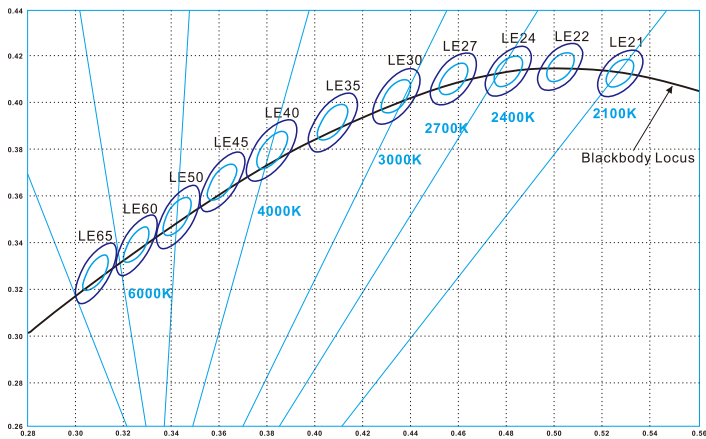

Description

24V for option, flexible LED strip (6LED/step =25mm) with 3M adhesive tape on the back for easy installed.

24W/m. 120° beam angle, high light quality at a lifetime of 54,000 hours (L₇₀).

Double-layer PCB(3Oz) for good heat dissipation.

Dimensions & Waterproof

Product Specification

Dimension	5000x12x2mm
Chip Type	3838SMD
Chip Density	240LEDs/m
Step LEDs	6LEDs
Step Length	25mm

Voltage(V)	DC24V
Current(A/m)	1A
Power(W/m)	24W(3 colors 100% on)
Beam Angle	120°
Operation Temperature	-20°C~50°C

Product Photometrics - Red, Green and Blue Diodes (Data base on IP20)

Color	Peak Wavelength (nm)	Dominant Wavelength (nm)	Lumen (lm/m)	Power (w/m)	Efficacy (lm/w)
Red	632	622	208.21	7.72	26.97
Green	517	523	670.32	8.38	79.99
Blue	462	466	149.94	7.90	18.98

Product Photometrics - All Red, Green and Blue color at 100% on (Data base on IP20)

CCT (K)	Lumen (lm/m)	Power (w/m)	Efficacy (lm/w)	CRI	R9
42163K	1009.2	24	42.05	49.5	-

Bining

Graphic Description:

For all your order
ONE BIN ONLY
 Today and tomorrow