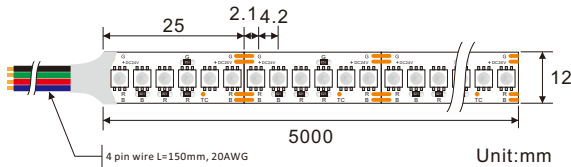

LED STRIP SPECIFICATION

3838SMD 240LEDs RGB LED STRIP

Note: LEDYI may change product specifications and installation guidance without prior notice.

3838SMD 240LEDs RGB LED STRIP

Part Number: LY240-S3838RGB-W24-IP20 → IP20/IP52/IP65H/IP65/IP67/IP67E/IP68

Description

24V for option, flexible LED strip (6LED/step =25mm) with 3M adhesive tape on the back for easy installed.

24W/m. 120° beam angle, high light quality at a lifetime of 54,000 hours (L₇₀).

Double-layer PCB(3Oz) for good heat dissipation.

Dimensions & Waterproof

Product Specification

Dimension	5000x12x2mm
Chip Type	3838SMD
Chip Density	240LEDs/m
Step LEDs	6LEDs
Step Length	25mm

Voltage(V)	DC24V
Current(A/m)	1A
Power(W/m)	24W(3 colors 100% on)
Beam Angle	120°
Operation Temperature	-20°C~50°C

Product Photometrics - All Red, Green and Blue color at 100% on (Data base on IP20)

CCT (K)	Lumen (lm/m)	Power (w/m)	Efficacy (lm/w)	CRI	R9
42163K	1009.2	24	42.05	49.5	-

Bining

Graphic Description:

For all your order
ONE BIN ONLY
 Today and tomorrow