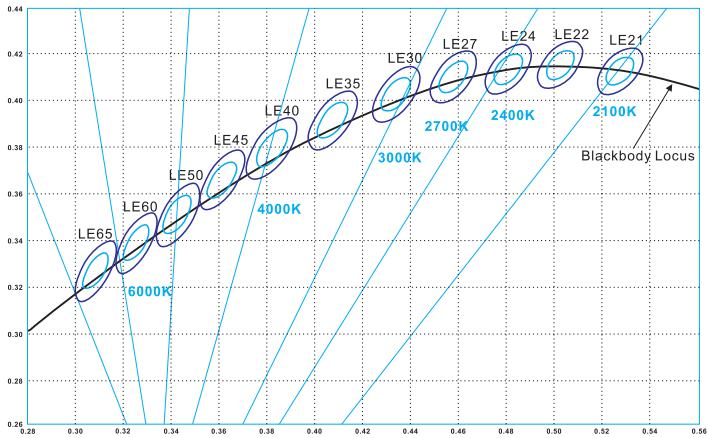

Bining

Graphic Description:

For all your order

Today and tomorrow

- **IP20:** bare, max. light output and the best color consistency, indoor use.
- **IP52:** Silicone coating, ~5% less output and 3rd best color consistency, indoor use, for damp environments.
- **IP65:** Silicon tube / Heat shrink tube / Extrusion tube / U milky tube + clear cover, ~3% less output and 2nd best color consistency, Indoor use or semi-outdoor use, for raining environments.
- **IP67:** Silicone tube + silicon filling, ~7% less output and 4th best color consistency, outdoor use, max length is 10 meters.
- **IP67E:** Solid silicone extrusion, ~7% less output and 4th best color consistency, outdoor use, max length up to 50 meters.
- **IP68:** PU(Polyurethane), ~7% less output and 4th best color consistency, under the water, within 2 meters deep.

Light Distribution Curve [Data base on 1m IP20 6000K CRI>90, Unit:cd]

Luminaire

480.9								
384.7								
288.5								
192.4								
96.2								
-180°								180°

Light Distribution Curve (Linear)

(cd) | C0/C180: — C90/C270: — C0: —

Beam Angle: 113.60°

Packing Information (Data base on IP20)