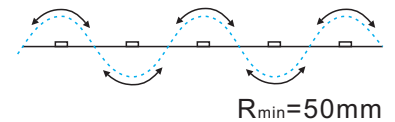

## Description

24V, flexible LED strip (6LED/step =33.3mm) with 3M adhesive tape on the back for easy installed.926.92lm/m at 14.4W/m. 120° beam angle. Very good color reproduction with CRI>90. "One Bin Only" within 3 MacAdam guarantees constant color temperature and high light quality at a lifetime of 54,000 hours (L<sub>70</sub>). Double-layer FPC(2Oz) for good heat dissipation.

## Product Specification

Dimension	5000x10x2mm
Chip Type	3528SMD
Chip Density	180LEDs/m
Step LEDs	6LEDs(24V)
Step Length	33.3mm(24V)

Voltage(V)	DC24V
Current(A/m)	0.6A
Power(W/m)	14.4W
Beam Angle	120°
Operation Temperature	-20°C~50°C

## Light Distribution Curve [Data base on 1m IP20 6000K CRI>90, Unit:cd]

Luminaire

480.9								
384.7								
288.5								
192.4								
96.2								
-180°								180°

Light Distribution Curve (Linear)