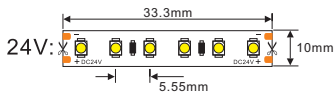

# 3528SMD 180LEDs LED STRIP

Part Number: LY180-S3528W30-W24-IP20 → IP20/IP52/IP65H/IP65/IP67/IP67E/IP68

→ W21/W24/W27/W30/W40/W60

## Description

24V, flexible LED strip (6LED/step =33.3mm) with 3M adhesive tape on the back for easy installed.926.92lm/m at 14.4W/m. 120° beam angle. Very good color reproduction with CRI>90. "One Bin Only" within 3 MacAdam guarantees constant color temperature and high light quality at a lifetime of 54,000 hours (L<sub>70</sub>). Double-layer FPC(2Oz) for good heat dissipation.

## Product Specification

Dimension	5000x10x2mm
Chip Type	3528SMD
Chip Density	180LEDs/m
Step LEDs	6LEDs(24V)
Step Length	33.3mm(24V)

Voltage(V)	DC24V
Current(A/m)	0.6A
Power(W/m)	14.4W
Beam Angle	120°
Operation Temperature	-20°C~50°C

## Product Photometrics (Data base on IP20 CRI>90)

CCT (K)	Lumen (lm/m)	Efficacy (lm/w)	CRI	R9	TM-30-15	
					Rf (Fidelity)	Rg (Gamut)
2100±100	860.11	59.73	90.03	80.17	89.99	99.1
2400±100	865.87	60.13	92.26	80.71	91.08	100.3
2700±100	883.15	61.33	92.28	81.79	91.38	101.4
3000±100	900.86	62.56	94.79	82.76	92.53	102.7
4000±200	915.12	63.55	95.39	82.16	93.26	101.6
6000±300	926.92	64.37	93.49	83.63	91.73	101.1