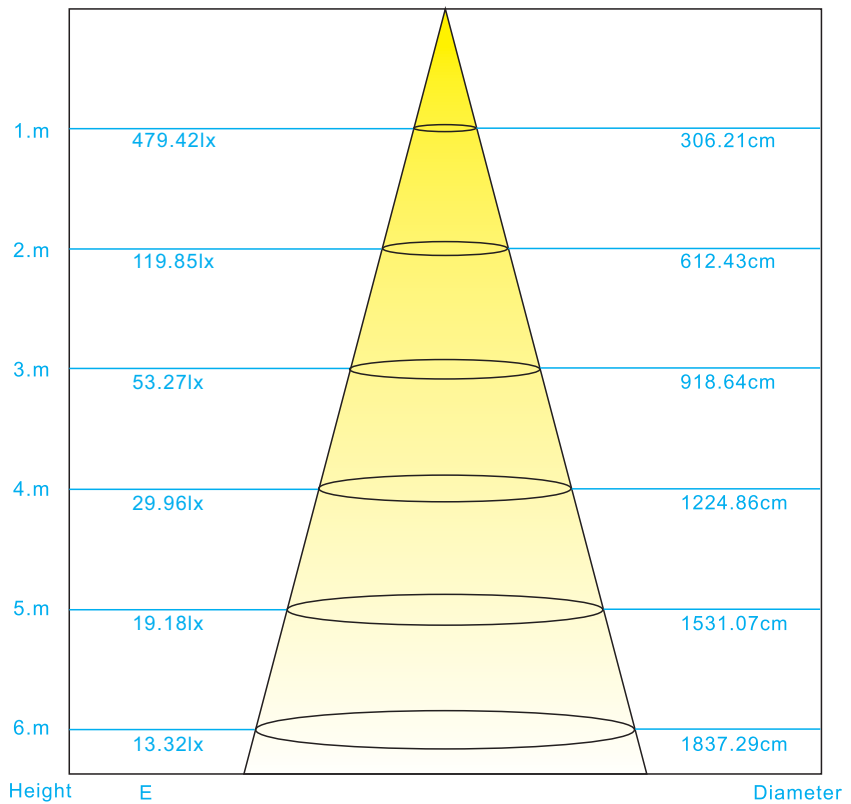

## Product Specification

Dimension	5000x10x2mm
Chip Type	3528SMD
Chip Density	180LEDs/m
Step LEDs	6LEDs(24V)
Step Length	33.3mm(24V)

Voltage(V)	DC24V
Current(A/m)	0.6A
Power(W/m)	14.4W
Beam Angle	120°
Operation Temperature	-20°C~50°C

## Product Photometrics (Data base on IP20 CRI>90)

CCT (K)	Lumen (lm/m)	Efficacy (lm/w)	CRI	R9	TM-30-15	
					Rf (Fidelity)	Rg (Gamut)
2100±100	860.11	59.73	90.03	80.17	89.99	99.1
2400±100	865.87	60.13	92.26	80.71	91.08	100.3
2700±100	883.15	61.33	92.28	81.79	91.38	101.4
3000±100	900.86	62.56	94.79	82.76	92.53	102.7
4000±200	915.12	63.55	95.39	82.16	93.26	101.6
6000±300	926.92	64.37	93.49	83.63	91.73	101.1

## Light Distribution Curve [Data base on 1m IP20 6000K CRI>90, Unit:cd]

Luminaire

480.9								
384.7								
288.5								
192.4								
96.2								
-180°								180°

Light Distribution Curve (Linear)

(cd) | C0/C180: — C90/C270: — C0: —

Beam Angle: 113.60°