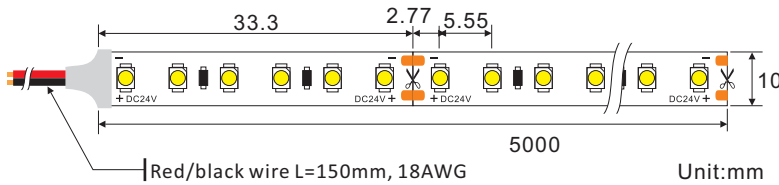

## LED STRIP SPECIFICATION

3528SMD 180LEDs LED STRIP

Note: LEDYI may change product specifications and installation guidance without prior notice.

# 3528SMD 180LEDs LED STRIP

Part Number: LY180-S3528W30-W24-IP20 → IP20/IP52/IP65H/IP65/IP67/IP67E/IP68

→ W21/W24/W27/W30/W40/W60

## Description

24V, flexible LED strip (6LED/step =33.3mm) with 3M adhesive tape on the back for easy installed.926.92lm/m at 14.4W/m. 120° beam angle. Very good color reproduction with CRI>90. "One Bin Only" within 3 MacAdam guarantees constant color temperature and high light quality at a lifetime of 54,000 hours (L<sub>70</sub>). Double-layer FPC(2Oz) for good heat dissipation.

## Product Specification

Dimension	5000x10x2mm
Chip Type	3528SMD
Chip Density	180LEDs/m
Step LEDs	6LEDs(24V)
Step Length	33.3mm(24V)

Voltage(V)	DC24V
Current(A/m)	0.6A
Power(W/m)	14.4W
Beam Angle	120°
Operation Temperature	-20°C~50°C