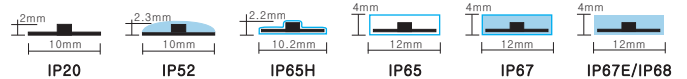

# 3528SMD 180LEDs LED STRIP

Part Number: LY180-S3528W30-W24-IP20 → IP20/IP52/IP65H/IP65/IP67/IP67E/IP68

→ W21/W24/W27/W30/W40/W60

## Description

24V, flexible LED strip (6LED/step =33.3mm) with 3M adhesive tape on the back for easy installed.926.92lm/m at 14.4W/m. 120° beam angle. Very good color reproduction with CRI>90. "One Bin Only" within 3 MacAdam guarantees constant color temperature and high light quality at a lifetime of 54,000 hours (L<sub>70</sub>). Double-layer FPC(2Oz) for good heat dissipation.

## Product Specification

Dimension	5000x10x2mm
Chip Type	3528SMD
Chip Density	180LEDs/m
Step LEDs	6LEDs(24V)
Step Length	33.3mm(24V)

Voltage(V)	DC24V
Current(A/m)	0.6A
Power(W/m)	14.4W
Beam Angle	120°
Operation Temperature	-20°C~50°C

## Product Photometrics (Data base on IP20 CRI>90)

CCT (K)	Lumen (lm/m)	Efficacy (lm/w)	CRI	R9	TM-30-15	
					Rf (Fidelity)	Rg (Gamut)
2100±100	860.11	59.73	90.03	80.17	89.99	99.1
2400±100	865.87	60.13	92.26	80.71	91.08	100.3
2700±100	883.15	61.33	92.28	81.79	91.38	101.4
3000±100	900.86	62.56	94.79	82.76	92.53	102.7
4000±200	915.12	63.55	95.39	82.16	93.26	101.6
6000±300	926.92	64.37	93.49	83.63	91.73	101.1