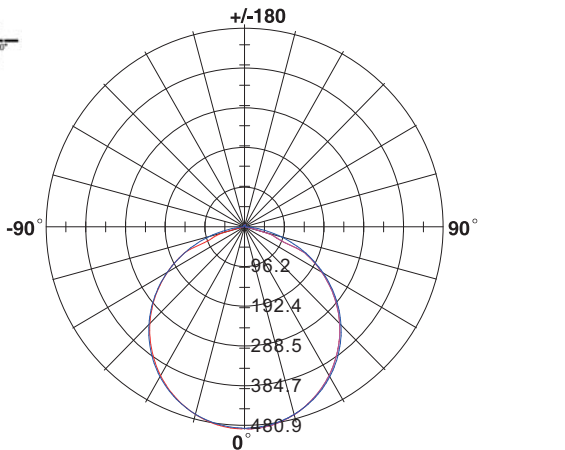

## Product Specification

Dimension	5000x10x2mm
Chip Type	3528SMD
Chip Density	180LEDs/m
Step LEDs	6LEDs(24V)
Step Length	33.3mm(24V)

Voltage(V)	DC24V
Current(A/m)	0.6A
Power(W/m)	14.4W
Beam Angle	120°
Operation Temperature	-20°C~50°C

## Product Photometrics (Data base on IP20 CRI>90)

CCT (K)	Lumen (lm/m)	Efficacy (lm/w)	CRI	R9	TM-30-15	
					Rf (Fidelity)	Rg (Gamut)
2100±100	860.11	59.73	90.03	80.17	89.99	99.1
2400±100	865.87	60.13	92.26	80.71	91.08	100.3
2700±100	883.15	61.33	92.28	81.79	91.38	101.4
3000±100	900.86	62.56	94.79	82.76	92.53	102.7
4000±200	915.12	63.55	95.39	82.16	93.26	101.6
6000±300	926.92	64.37	93.49	83.63	91.73	101.1

## Light Distribution Curve [Data base on 1m IP20 6000K CRI>90, Unit:cd]

Luminaire

480.9								
384.7								
288.5								
192.4								
96.2								
-180°								180°

Light Distribution Curve (Linear)