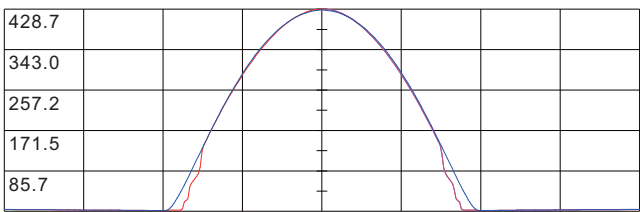

## Product Photometrics (Data base on IP20 CRI>90)

CCT (K)	Lumen (lm/m)	Efficacy (lm/w)	CRI	R9	TM-30-15	
					Rf (Fidelity)	Rg (Gamut)
2700±100	1095.48	91.29	91.48	65.98	90.84	99.92
3000±100	1096.32	91.36	92.61	66.94	90.83	100.00
4000±200	1157.76	96.48	91.60	73.00	89.96	98.97
6000±300	1218.24	101.52	90.63	69.81	87.92	96.81

## Bining

Graphic Description:

For all your order

Today and tomorrow

**IP20:** bare, max. light output and the best color consistency, indoor use.  
**IP65:** Silicon tube / Heat shrink tube / Extrusion tube / U milky tube + clear cover, ~3% less output and 2nd best color consistency, Indoor use or semi-outdoor use, for raining environments.

## Light Distribution Curve [Data base on 1m IP20 6000K CRI>90, Unit:cd]

Luminaire

Light Distribution Curve (Linear)  
 (cd) | C0/C180: — C90/C270: — C0: —

Beam Angle:  $113.60^\circ$