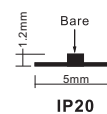

## Description

12V or 24V for option, flexible LED strip (3LED/step =25mm(12V)/6LED/step =50mm(24V)) with 3M adhesive tape on the back for easy installed.

1218.24lm/m at 12W/m. 120° beam angle. Very good color reproduction with CRI>90. "One Bin Only" within 3 MacAdam guarantees constant color temperature and high light quality at a lifetime of 54,000 hours (L70).

## Product Specification

Dimension	5000x5x1.2mm
Chip Type	3014SMD
Chip Density	120LEDs/m
Step LEDs	3LEDs(12V)/6LEDs(24V)
Step Length	25mm(12V)/50mm(24V)

Voltage(V)	DC12V/DC24V
Current(A/m)	1A(12V)/0.5A(24V)
Power(W/m)	12W
Beam Angle	120°
Operation Temperature	-20°C~50°C

## Product Photometrics (Data base on IP20 CRI>90)

CCT (K)	Lumen (lm/m)	Efficacy (lm/w)	CRI	R9	TM-30-15	
					Rf (Fidelity)	Rg (Gamut)
2700±100	1095.48	91.29	91.48	65.98	90.84	99.92
3000±100	1096.32	91.36	92.61	66.94	90.83	100.00
4000±200	1157.76	96.48	91.60	73.00	89.96	98.97
6000±300	1218.24	101.52	90.63	69.81	87.92	96.81

## Light Distribution Curve [Data base on 1m IP20 6000K CRI>90, Unit:cd]

Luminaire

Light Distribution Curve (Linear)  
 (cd) | C0/C180: — C90/C270: — C0: —

Beam Angle:  $113.60^\circ$