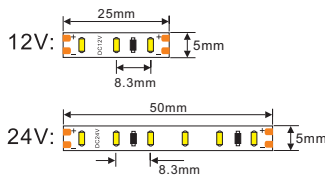

## Description

12V or 24V for option, flexible LED strip (3LED/step =25mm(12V)/6LED/step =50mm(24V)) with 3M adhesive tape on the back for easy installed.

1218.24lm/m at 12W/m. 120° beam angle. Very good color reproduction with CRI>90. "One Bin Only" within 3 MacAdam guarantees constant color temperature and high light quality at a lifetime of 54,000 hours (L70).

## Product Specification

Dimension	5000x5x1.2mm
Chip Type	3014SMD
Chip Density	120LEDs/m
Step LEDs	3LEDs(12V)/6LEDs(24V)
Step Length	25mm(12V)/50mm(24V)

Voltage(V)	DC12V/DC24V
Current(A/m)	1A(12V)/0.5A(24V)
Power(W/m)	12W
Beam Angle	120°
Operation Temperature	-20°C~50°C

## Product Photometrics (Data base on IP20 CRI>90)

CCT (K)	Lumen (lm/m)	Efficacy (lm/w)	CRI	R9	TM-30-15	
					Rf (Fidelity)	Rg (Gamut)
2700±100	1095.48	91.29	91.48	65.98	90.84	99.92
3000±100	1096.32	91.36	92.61	66.94	90.83	100.00
4000±200	1157.76	96.48	91.60	73.00	89.96	98.97
6000±300	1218.24	101.52	90.63	69.81	87.92	96.81

## Light Distribution Curve [Data base on 1m IP20 6000K CRI>90, Unit:cd]

Luminaire

Light Distribution Curve (Linear)  
 (cd) | C0/C180: — C90/C270: — C0: —

Beam Angle:  $113.60^\circ$