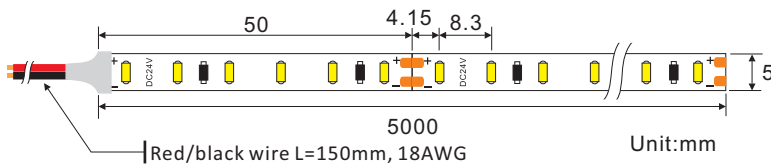

## Description

12V or 24V for option, flexible LED strip (3LED/step =25mm(12V)/6LED/step =50mm(24V)) with 3M adhesive tape on the back for easy installed.

1218.24lm/m at 12W/m. 120° beam angle. Very good color reproduction with CRI>90. "One Bin Only" within 3 MacAdam guarantees constant color temperature and high light quality at a lifetime of 54,000 hours (L70).

## Product Specification

Dimension	5000x5x1.2mm
Chip Type	3014SMD
Chip Density	120LEDs/m
Step LEDs	3LEDs(12V)/6LEDs(24V)
Step Length	25mm(12V)/50mm(24V)

Voltage(V)	DC12V/DC24V
Current(A/m)	1A(12V)/0.5A(24V)
Power(W/m)	12W
Beam Angle	120°
Operation Temperature	-20°C~50°C

## Product Photometrics (Data base on IP20 CRI>90)

CCT (K)	Lumen (lm/m)	Efficacy (lm/w)	CRI	R9	TM-30-15	
					Rf (Fidelity)	Rg (Gamut)
2700±100	1095.48	91.29	91.48	65.98	90.84	99.92
3000±100	1096.32	91.36	92.61	66.94	90.83	100.00
4000±200	1157.76	96.48	91.60	73.00	89.96	98.97
6000±300	1218.24	101.52	90.63	69.81	87.92	96.81