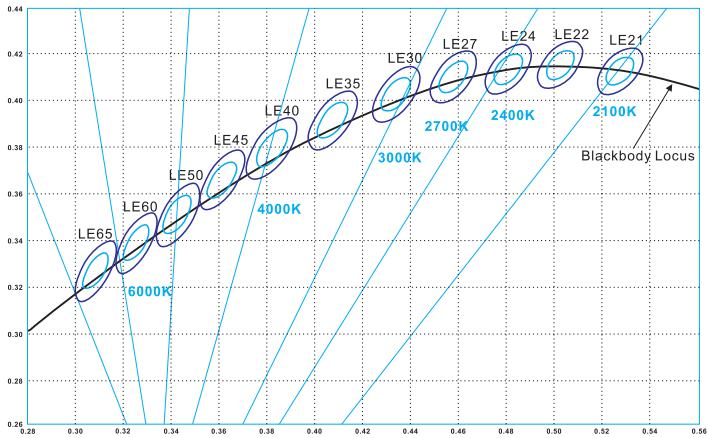

Bining

Graphic Description:

For all your order

Today and tomorrow

IP20: bare, max. light output and the best color consistency, indoor use.
IP65: Silicon tube / Heat shrink tube / Extrusion tube / U milky tube + clear cover, ~3% less output and 2nd best color consistency, Indoor use or semi-outdoor use, for raining environments.

Light Distribution Curve [Data base on 1m IP20 6000K CRI>90, Unit:cd]

Luminaire

Beam Angle: 113.60°

Packing Information (Data base on IP20)