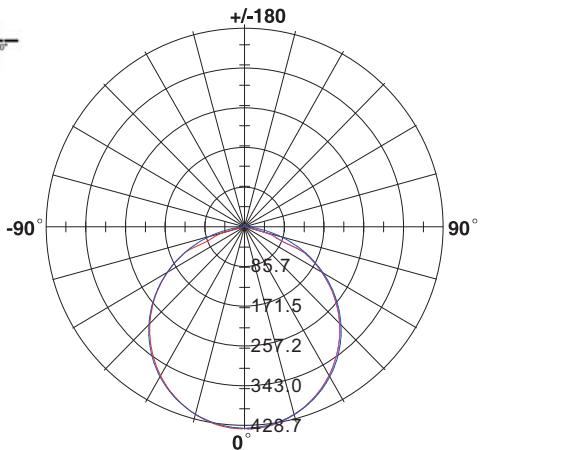

## Product Specification

Dimension	5000x5x1.2mm
Chip Type	3014SMD
Chip Density	120LEDs/m
Step LEDs	3LEDs(12V)/6LEDs(24V)
Step Length	25mm(12V)/50mm(24V)

Voltage(V)	DC12V/DC24V
Current(A/m)	1A(12V)/0.5A(24V)
Power(W/m)	12W
Beam Angle	120°
Operation Temperature	-20°C~50°C

## Product Photometrics (Data base on IP20 CRI>90)

CCT (K)	Lumen (lm/m)	Efficacy (lm/w)	CRI	R9	TM-30-15	
					Rf (Fidelity)	Rg (Gamut)
2700±100	1095.48	91.29	91.48	65.98	90.84	99.92
3000±100	1096.32	91.36	92.61	66.94	90.83	100.00
4000±200	1157.76	96.48	91.60	73.00	89.96	98.97
6000±300	1218.24	101.52	90.63	69.81	87.92	96.81

## Bining

Graphic Description:

For all your order

Today and tomorrow

**IP20:** bare, max. light output and the best color consistency, indoor use.  
**IP65:** Silicon tube / Heat shrink tube / Extrusion tube / U milky tube + clear cover, ~3% less output and 2nd best color consistency, Indoor use or semi-outdoor use, for raining environments.

## Light Distribution Curve [Data base on 1m IP20 6000K CRI>90, Unit:cd]

Luminaire

Light Distribution Curve (Linear)  
 (cd) | C0/C180: — C90/C270: — C0: —

Beam Angle:  $113.60^\circ$