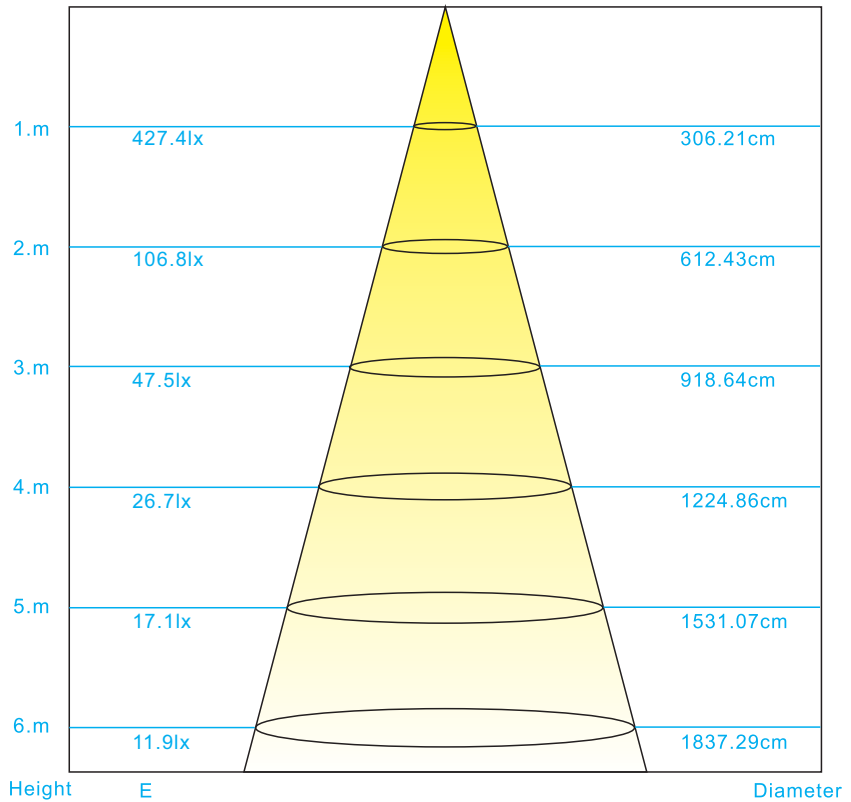

## Product Specification

Dimension	5000x5x1.2mm
Chip Type	3014SMD
Chip Density	120LEDs/m
Step LEDs	3LEDs(12V)/6LEDs(24V)
Step Length	25mm(12V)/50mm(24V)

Voltage(V)	DC12V/DC24V
Current(A/m)	1A(12V)/0.5A(24V)
Power(W/m)	12W
Beam Angle	120°
Operation Temperature	-20°C~50°C

## Product Photometrics (Data base on IP20 CRI>90)

CCT (K)	Lumen (lm/m)	Efficacy (lm/w)	CRI	R9	TM-30-15	
					Rf (Fidelity)	Rg (Gamut)
2700±100	1095.48	91.29	91.48	65.98	90.84	99.92
3000±100	1096.32	91.36	92.61	66.94	90.83	100.00
4000±200	1157.76	96.48	91.60	73.00	89.96	98.97
6000±300	1218.24	101.52	90.63	69.81	87.92	96.81

## Bining

Graphic Description:

For all your order

Today and tomorrow

**IP20:** bare, max. light output and the best color consistency, indoor use.  
**IP65:** Silicon tube / Heat shrink tube / Extrusion tube / U milky tube + clear cover, ~3% less output and 2nd best color consistency, Indoor use or semi-outdoor use, for raining environments.

## Light Distribution Curve [Data base on 1m IP20 6000K CRI>90, Unit:cd]

Luminaire

Light Distribution Curve (Linear)  
 (cd) | C0/C180: — C90/C270: — C0: —

Beam Angle:  $113.60^\circ$