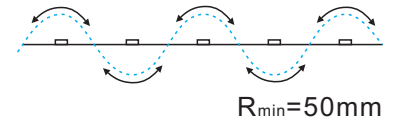

## Description

12V or 24V for option, flexible LED strip (3LED/step =25mm(12V)/6LED/step =50mm(24V)) with 3M adhesive tape on the back for easy installed.

1218.24lm/m at 12W/m. 120° beam angle. Very good color reproduction with CRI>90. "One Bin Only" within 3 MacAdam guarantees constant color temperature and high light quality at a lifetime of 54,000 hours (L70).

## Product Specification

Dimension	5000x5x1.2mm
Chip Type	3014SMD
Chip Density	120LEDs/m
Step LEDs	3LEDs(12V)/6LEDs(24V)
Step Length	25mm(12V)/50mm(24V)

Voltage(V)	DC12V/DC24V
Current(A/m)	1A(12V)/0.5A(24V)
Power(W/m)	12W
Beam Angle	120°
Operation Temperature	-20°C~50°C