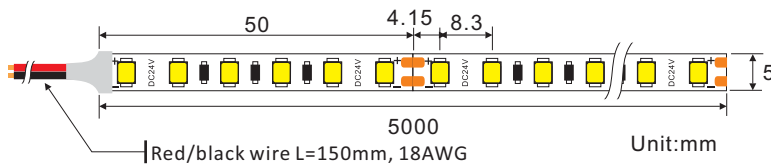

LED STRIP SPECIFICATION

2835SMD 120LEDs ULTRA NARROW LED STRIP

Note: LEDYI may change product specifications and installation guidance without prior notice.

2835SMD 120LEDs ULTRA NARROW LED STRIP

Part Number: LY120-S2835 **W30-W24-IP20** → IP20/IP65
 → W12/W24
 → W21/W24/W27/W30/W40/W60

Description

12V or 24V, flexible LED strip (3LED/step =25mm(12V)/6LED/step = 50mm(24V)) with 3M adhesive tape on the back for easy installed.
 1930.56lm/m at 19.2W/m. 120° beam angle.
 Very good color reproduction with CRI>90. "One Bin Only" within 3 MacAdam guarantees constant color temperature and high light quality at a lifetime of 54,000 hours (L₇₀). Double-layer FPC(2Oz) for good heat dissipation.

Dimensions & Waterproof

Product Specification

Dimension	5000x5x1.2mm
Chip Type	2835SMD
Chip Density	120LEDs/m
Step LEDs	3LEDs(12V)/6LEDs(24V)
Step Length	25mm(12V)/50mm(24V)

Voltage(V)	DC12V/DC24V
Current(A/m)	1.6A(12V)/0.8A(24V)
Power(W/m)	19.2W
Beam Angle	120°
Operation Temperature	-20°C~50°C

Light Distribution Curve [Data base on 1m IP20 6000K CRI>90, Unit:cd]

Luminaire

Beam Angle: 113.60°

Packing Information (Data base on IP20)