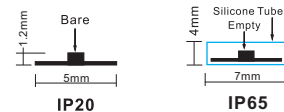

LED STRIP SPECIFICATION

2835SMD 120LEDs ULTRA NARROW LED STRIP

Note: LEDYI may change product specifications and installation guidance without prior notice.

2835SMD 120LEDs ULTRA NARROW LED STRIP

Part Number: LY120-S2835 **W30-W24-IP20** → IP20/IP65
 → W12/W24
 → W21/W24/W27/W30/W40/W60

Description

12V or 24V, flexible LED strip (3LED/step =25mm(12V)/6LED/step = 50mm(24V)) with 3M adhesive tape on the back for easy installed.
 1930.56lm/m at 19.2W/m. 120° beam angle.
 Very good color reproduction with CRI>90. "One Bin Only" within 3 MacAdam guarantees constant color temperature and high light quality at a lifetime of 54,000 hours (L₇₀). Double-layer FPC(2Oz) for good heat dissipation.

Dimensions & Waterproof

Product Specification

Dimension	5000x5x1.2mm
Chip Type	2835SMD
Chip Density	120LEDs/m
Step LEDs	3LEDs(12V)/6LEDs(24V)
Step Length	25mm(12V)/50mm(24V)

Voltage(V)	DC12V/DC24V
Current(A/m)	1.6A(12V)/0.8A(24V)
Power(W/m)	19.2W
Beam Angle	120°
Operation Temperature	-20°C~50°C

Light Distribution Curve [Data base on 1m IP20 6000K CRI>90, Unit:cd]

Luminaire

Beam Angle: 113.60°

Packing Information (Data base on IP20)