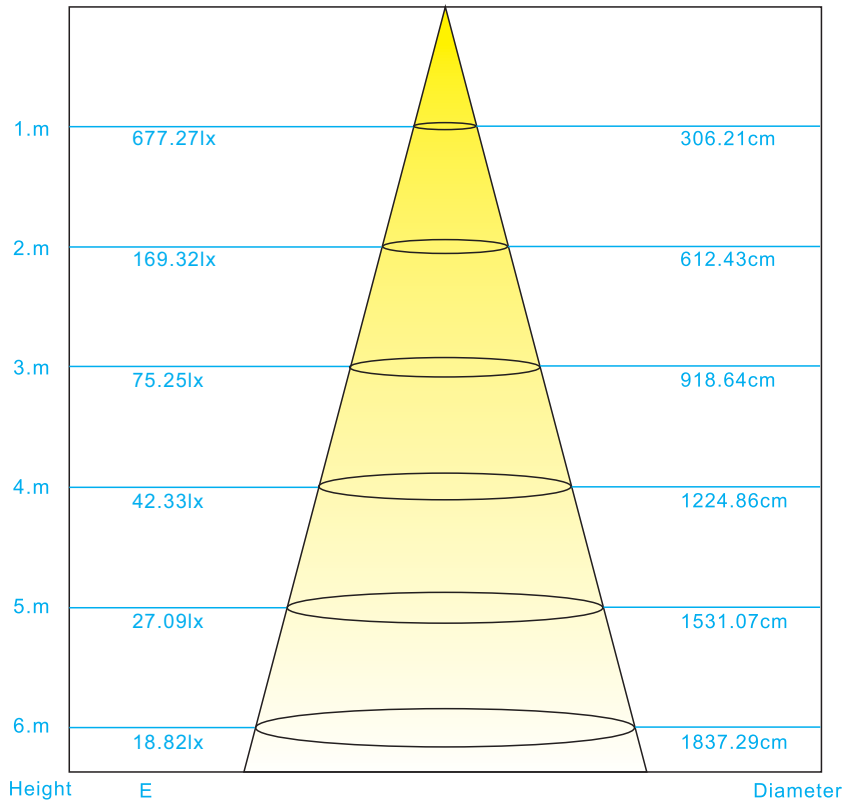

Description

12V or 24V, flexible LED strip (3LED/step =25mm(12V)/6LED/step = 50mm(24V)) with 3M adhesive tape on the back for easy installed.
 1930.56lm/m at 19.2W/m. 120° beam angle.
 Very good color reproduction with CRI>90. "One Bin Only" within 3 MacAdam guarantees constant color temperature and high light quality at a lifetime of 54,000 hours (L₇₀). Double-layer FPC(2Oz) for good heat dissipation.

Dimensions & Waterproof

Product Specification

Dimension	5000x5x1.2mm
Chip Type	2835SMD
Chip Density	120LEDs/m
Step LEDs	3LEDs(12V)/6LEDs(24V)
Step Length	25mm(12V)/50mm(24V)

Voltage(V)	DC12V/DC24V
Current(A/m)	1.6A(12V)/0.8A(24V)
Power(W/m)	19.2W
Beam Angle	120°
Operation Temperature	-20°C~50°C

Product Photometrics (Data base on IP20 CRI>90)

CCT (K)	Lumen (lm/m)	Efficacy (lm/w)	CRI	R9	TM-30-15	
					Rf (Fidelity)	Rg (Gamut)
2100±100	1353.02	70.47	91.29	69.80	90.97	101.81
2400±100	1516.03	78.96	90.90	76.95	90.92	101.82
2700±100	1650.43	85.96	90.32	78.83	92.80	100.80
3000±100	1719.94	89.58	92.88	84.99	90.98	103.99
4000±200	1899.46	98.93	95.53	85.84	90.80	99.95
6000±300	1930.56	100.55	93.48	98.90	91.88	101.83

Light Distribution Curve [Data base on 1m IP20 6000K CRI>90, Unit:cd]

Luminaire

Beam Angle: 113.60°

Packing Information (Data base on IP20)