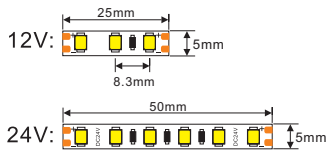

LED STRIP SPECIFICATION

2835SMD 120LEDs ULTRA NARROW LED STRIP

Note: LEDYI may change product specifications and installation guidance without prior notice.

2835SMD 120LEDs ULTRA NARROW LED STRIP

Part Number: LY120-S2835 **W30-W24-IP20** → IP20/IP65
 → W12/W24
 → W21/W24/W27/W30/W40/W60

Description

12V or 24V, flexible LED strip (3LED/step =25mm(12V)/6LED/step = 50mm(24V)) with 3M adhesive tape on the back for easy installed.
 1930.56lm/m at 19.2W/m. 120° beam angle.
 Very good color reproduction with CRI>90. "One Bin Only" within 3 MacAdam guarantees constant color temperature and high light quality at a lifetime of 54,000 hours (L₇₀). Double-layer FPC(2Oz) for good heat dissipation.

Dimensions & Waterproof

Product Specification

Dimension	5000x5x1.2mm
Chip Type	2835SMD
Chip Density	120LEDs/m
Step LEDs	3LEDs(12V)/6LEDs(24V)
Step Length	25mm(12V)/50mm(24V)

Voltage(V)	DC12V/DC24V
Current(A/m)	1.6A(12V)/0.8A(24V)
Power(W/m)	19.2W
Beam Angle	120°
Operation Temperature	-20°C~50°C

Light Distribution Curve [Data base on 1m IP20 6000K CRI>90, Unit:cd]

Luminaire

Beam Angle: 113.60°

Packing Information (Data base on IP20)