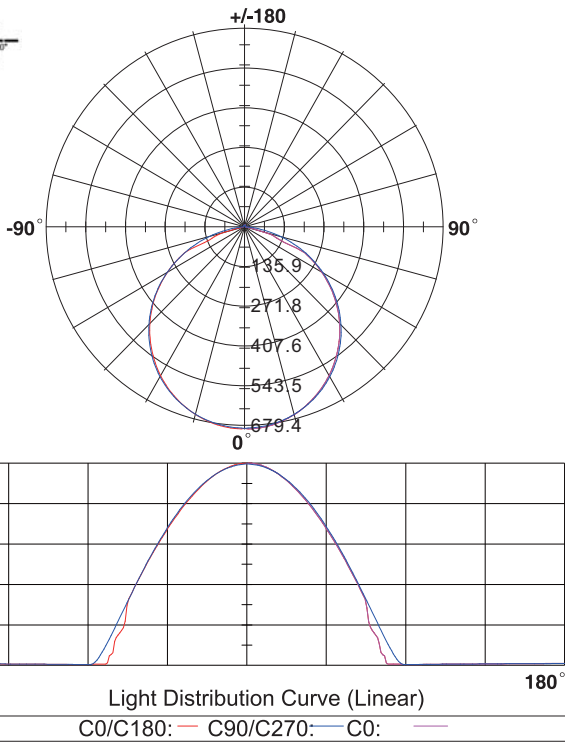

Dimensions & Waterproof

Product Specification

Dimension	5000x5x1.2mm
Chip Type	2835SMD
Chip Density	120LEDs/m
Step LEDs	3LEDs(12V)/6LEDs(24V)
Step Length	25mm(12V)/50mm(24V)

Voltage(V)	DC12V/DC24V
Current(A/m)	1.6A(12V)/0.8A(24V)
Power(W/m)	19.2W
Beam Angle	120°
Operation Temperature	-20°C~50°C

Product Photometrics (Data base on IP20 CRI>90)

CCT (K)	Lumen (lm/m)	Efficacy (lm/w)	CRI	R9	TM-30-15	
					Rf (Fidelity)	Rg (Gamut)
2100±100	1353.02	70.47	91.29	69.80	90.97	101.81
2400±100	1516.03	78.96	90.90	76.95	90.92	101.82
2700±100	1650.43	85.96	90.32	78.83	92.80	100.80
3000±100	1719.94	89.58	92.88	84.99	90.98	103.99
4000±200	1899.46	98.93	95.53	85.84	90.80	99.95
6000±300	1930.56	100.55	93.48	98.90	91.88	101.83

Bining

Graphic Description:

For all your order

Today and tomorrow

IP20: bare, max. light output and the best color consistency, indoor use.
IP65: Silicon tube / Heat shrink tube / Extrusion tube / U milky tube + clear cover, ~3% less output and 2nd best color consistency, Indoor use or semi-outdoor use, for raining environments.

Light Distribution Curve [Data base on 1m IP20 6000K CRI>90, Unit:cd]

Luminaire

Beam Angle: 113.60°

Packing Information (Data base on IP20)