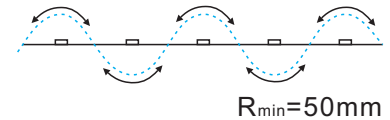

LED STRIP SPECIFICATION

2835SMD 120LEDs ULTRA NARROW LED STRIP

Note: LEDYI may change product specifications and installation guidance without prior notice.

2835SMD 120LEDs ULTRA NARROW LED STRIP

Part Number: LY120-S2835 **W30-W24-IP20** → IP20/IP65
 → W12/W24
 → W21/W24/W27/W30/W40/W60

Description

12V or 24V, flexible LED strip (3LED/step =25mm(12V)/6LED/step = 50mm(24V)) with 3M adhesive tape on the back for easy installed.
 1930.56lm/m at 19.2W/m. 120° beam angle.
 Very good color reproduction with CRI>90. "One Bin Only" within 3 MacAdam guarantees constant color temperature and high light quality at a lifetime of 54,000 hours (L₇₀). Double-layer FPC(2Oz) for good heat dissipation.

Dimensions & Waterproof

Product Specification

Dimension	5000x5x1.2mm
Chip Type	2835SMD
Chip Density	120LEDs/m
Step LEDs	3LEDs(12V)/6LEDs(24V)
Step Length	25mm(12V)/50mm(24V)

Voltage(V)	DC12V/DC24V
Current(A/m)	1.6A(12V)/0.8A(24V)
Power(W/m)	19.2W
Beam Angle	120°
Operation Temperature	-20°C~50°C

Light Distribution Curve [Data base on 1m IP20 6000K CRI>90, Unit:cd]

Luminaire

Beam Angle: 113.60°

Packing Information (Data base on IP20)