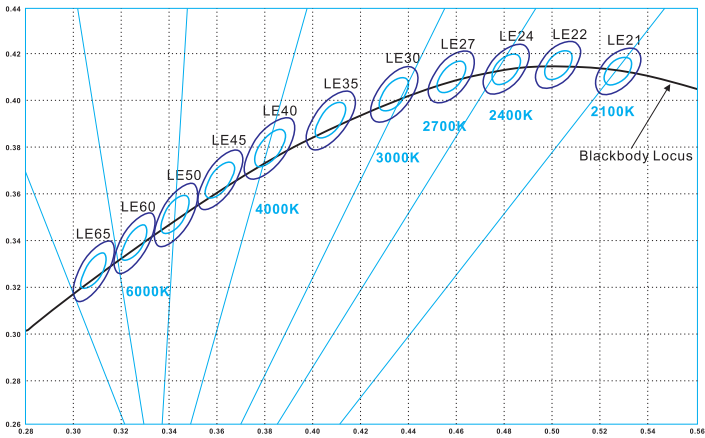

Bining

Graphic Description:

For all your order

Today and tomorrow

IP20: bare, max. light output and the best color consistency, indoor use.
IP65: Silicon tube / Heat shrink tube / Extrusion tube / U milky tube + clear cover, ~3% less output and 2nd best color consistency, Indoor use or semi-outdoor use, for raining environments.

Light Distribution Curve [Data base on 1m IP20 6000K CRI>90, Unit:cd]

Luminaire

Beam Angle: 113.60°

Packing Information (Data base on IP20)