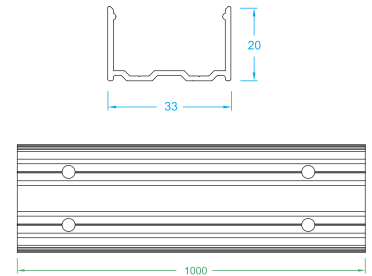

## White color parameters

Part Number	CCT (K)	Low power(16w/m)		Medium power(20w/m)		High power(24w/m)	
		(lm/m)	(max length)	(lm/m)	(max length)	(lm/m)	(max length)
▶ NS-T3020-W21	2000-2200K	836.9	18m	1017	16m	1196	14m
▶ NS-T3020-W24	2300-2500K	855.5	18m	1040.6	16m	1226	14m
▶ NS-T3020-W27	2600-2800K	991	18m	1209.6	16m	1426	14m
▶ NS-T3020-W30	2900-3100K	1001	18m	1222	16m	1439	14m
▶ NS-T3020-W35	3400-3700K	925.7	18m	1129.4	16m	1333	14m
▶ NS-T3020-W40	3800-4300K	1050	18m	1280	16m	1511	14m
▶ NS-T3020-W50	4800-5300K	1067	18m	1298	16m	1534	14m
▶ NS-T3020-W60	5900-6400K	962.6	18m	1176	16m	1390	14m

## Tunable color parameters

Part Number	CCT (K)	Low power(16w/m)		Medium power(20w/m)		High power(24w/m)	
		(lm/m)	(max length)	(lm/m)	(max length)	(lm/m)	(max length)
▶ NS-T3020-TW	2700-3000K	500.5	5m	609.7	5m	722.2	5m
▶ NS-T3020-TW	5600-6300K	528.5	5m	651.1	5m	769.5	5m
▶ NS-T3020-TW	3800-4300K	1008	5m	1232.8	5m	1457	5m

## RGB & RGBW color parameters

Part Number	Color (nm)	Low power(16w/m)		Medium power(20w/m)		High power(24w/m)	
		(lm/m)	(max length)	(lm/m)	(max length)	(lm/m)	(max length)
▶ NS-T3020-R	Red(620-625nm)	435.4	25m	530	22m	617.5	19m
▶ NS-T3020-G	Green(515-525nm)	1071	18m	1243	16m	1445	14m
▶ NS-T3020-B	Blue(460-465nm)	221.7	18m	268.2	16m	314.3	14m
▶ NS-T3020-Y	Yellow(585-595nm)	352.8	25m	338	22m	367.8	19m
▶ NS-T3020-P	Pink	431.3	18m	518.8	16m	613.2	14m
▶ NS-T3020-RGB	RGB	461.3	5m	536	5m	614	5m
▶ NS-T3020-RGBW	RGBW	591.3	5m	719.8	5m	840.7	5m

## Mounting Accessory

Aluminium Mounting clips

Aluminium Profile