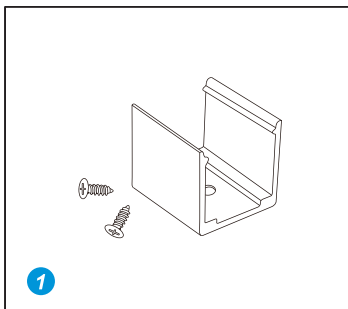

## Mounting Accessory

Aluminium Mounting clips

Aluminium Profile

## Installation

Prepare the screws and mounting clips

Adjust the fixed clips to the appropriate place, use a screwdriver to fix the screw.

Put the light emitting surface upwards, then insert the LED strip into the fixed clips.