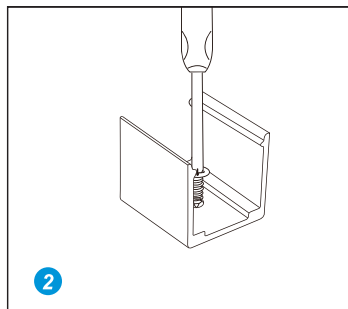

## Mounting Accessory

Aluminium Mounting clips

Aluminium Profile

## Installation

Prepare the screws and mounting clips

Adjust the fixed clips to the appropriate place, use a screwdriver to fix the screw.

Put the light emitting surface upwards, then insert the LED strip into the fixed clips.