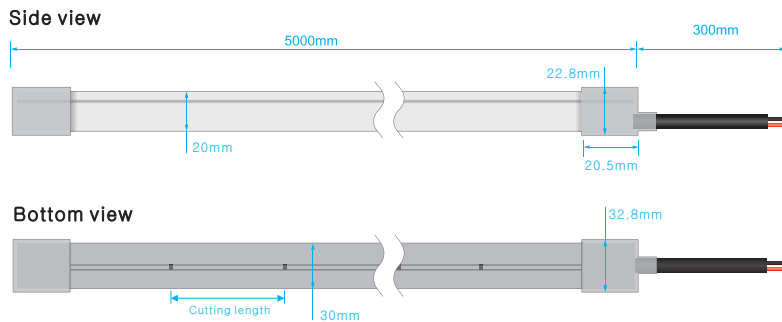

# LED NEON FLEX SPECIFICATION

IP67 NEON 3020 24V TOP VIEW

Note: LEDYI may change product specifications and installation guidance without prior notice.

Regular power 16W/m, 20W/m and 24W/m for option

Max length 25 meters with one end power

## Dimensions & Waterproof

## Product specification

Voltage	DC24 V
CRI/Ra	>90
Ambient temperature	-25°C~45°C
Color Type	Cutting length(mm)
Single color	50mm
Tunable white	41.66mm
RGB color	41.66mm
RGBW color	41.66mm