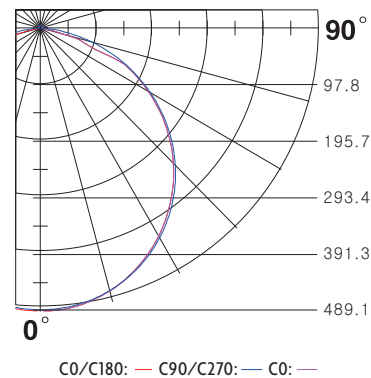

Eight CCT optional from 2100K to 6000K

2100K 2400K 2700K 3000K 3500K 4000K 5000K 6000K  
3000K 6000K

R P G B Y RGB RGBW

## Product specification

Voltage	DC24 V
CRI/Ra	>90
Ambient temperature	-25°C~45°C
Color Type	Cutting length(mm)
Single color	50mm
Tunable white	41.66mm
RGB color	41.66mm
RGBW color	41.66mm

## Polar curve (The data base on 20W 6000K)

## White color parameters

Part Number	CCT (K)	Low power(16w/m)		Medium power(20w/m)		High power(24w/m)	
		(lm/m)	(max length)	(lm/m)	(max length)	(lm/m)	(max length)
▶ NS-T3020-W21	2000-2200K	836.9	18m	1017	16m	1196	14m
▶ NS-T3020-W24	2300-2500K	855.5	18m	1040.6	16m	1226	14m
▶ NS-T3020-W27	2600-2800K	991	18m	1209.6	16m	1426	14m
▶ NS-T3020-W30	2900-3100K	1001	18m	1222	16m	1439	14m
▶ NS-T3020-W35	3400-3700K	925.7	18m	1129.4	16m	1333	14m
▶ NS-T3020-W40	3800-4300K	1050	18m	1280	16m	1511	14m
▶ NS-T3020-W50	4800-5300K	1067	18m	1298	16m	1534	14m
▶ NS-T3020-W60	5900-6400K	962.6	18m	1176	16m	1390	14m