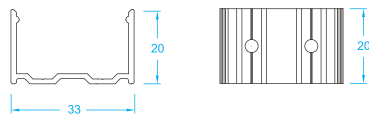

Tunable color parameters

Part Number	CCT (K)	Low power(16w/m)		Medium power(20w/m)		High power(24w/m)	
		(lm/m)	(max length)	(lm/m)	(max length)	(lm/m)	(max length)
▶ NS-T3020-TW	2700-3000K	500.5	5m	609.7	5m	722.2	5m
▶ NS-T3020-TW	5600-6300K	528.5	5m	651.1	5m	769.5	5m
▶ NS-T3020-TW	3800-4300K	1008	5m	1232.8	5m	1457	5m

RGB & RGBW color parameters

Part Number	Color (nm)	Low power(16w/m)		Medium power(20w/m)		High power(24w/m)	
		(lm/m)	(max length)	(lm/m)	(max length)	(lm/m)	(max length)
▶ NS-T3020-R	Red(620-625nm)	435.4	25m	530	22m	617.5	19m
▶ NS-T3020-G	Green(515-525nm)	1071	18m	1243	16m	1445	14m
▶ NS-T3020-B	Blue(460-465nm)	221.7	18m	268.2	16m	314.3	14m
▶ NS-T3020-Y	Yellow(585-595nm)	352.8	25m	338	22m	367.8	19m
▶ NS-T3020-P	Pink	431.3	18m	518.8	16m	613.2	14m
▶ NS-T3020-RGB	RGB	461.3	5m	536	5m	614	5m
▶ NS-T3020-RGBW	RGBW	591.3	5m	719.8	5m	840.7	5m

Mounting Accessory

Aluminium Mounting clips