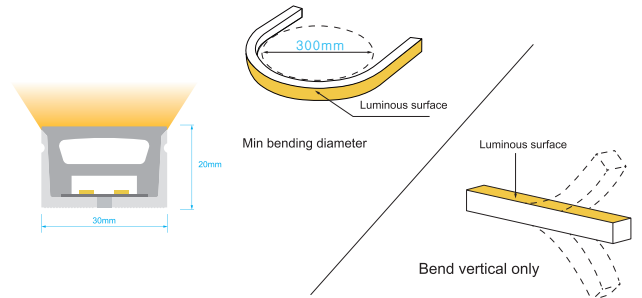

# LED NEON FLEX SPECIFICATION

IP67 NEON 3020 24V TOP VIEW

Note: LEDYI may change product specifications and installation guidance without prior notice.

Regular power 16W/m, 20W/m and 24W/m for option

Max length 25 meters with one end power

## Product specification

Voltage	DC24 V
CRI/Ra	>90
Ambient temperature	-25°C~45°C
Color Type	Cutting length(mm)
Single color	50mm
Tunable white	41.66mm
RGB color	41.66mm
RGBW color	41.66mm