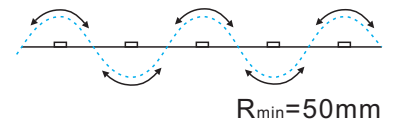

LED STRIP SPECIFICATION

15m 5050SMD 60LEDs RGB+TUNABLE WHITE 5 IN 1 SUPER LONG LED STRIP

Note: LEDYI may change product specifications and installation guidance without prior notice.

Part Number: LY60-LS5050RGBTW2360-W24-IP20-15

IP20/IP52/IP65

Description

24V, super long flexible LED strip (6LED/step =100mm) with 3M adhesive tape on the back for easy installed.841.7lm/m at 12W/m. 120° beam angle. "One Bin Only" within 3 MacAdam guarantees constant color temperature and high light quality at a lifetime of 54,000 hours (L₇₀). Double-layer FPC(3Oz) for good heat dissipation.

Dimensions & Waterproof

Product Specification

Dimension	15000x15x2mm
Chip Type	5050SMD
Chip Density	60LEDs/m
Step LEDs	6LEDs
Step Length	100mm

Voltage(V)	DC24V
Current(A/m)	0.5A
Power(W/m)	12W(5 colors 100% on)
Beam Angle	120°
Operation Temperature	-20°C~50°C