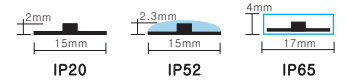

IP20/IP52/IP65

Description

24V, super long flexible LED strip (6LED/step =100mm) with 3M adhesive tape on the back for easy installed.841.7lm/m at 12W/m. 120° beam angle. "One Bin Only" within 3 MacAdam guarantees constant color temperature and high light quality at a lifetime of 54,000 hours (L₇₀). Double-layer FPC(3Oz) for good heat dissipation.

Dimensions & Waterproof

Product Specification

Dimension	15000x15x2mm
Chip Type	5050SMD
Chip Density	60LEDs/m
Step LEDs	6LEDs
Step Length	100mm

Voltage(V)	DC24V
Current(A/m)	0.5A
Power(W/m)	12W(5 colors 100% on)
Beam Angle	120°
Operation Temperature	-20°C~50°C

Product Photometrics (Data base on IP20)

CCT (K)	Lumen (lm/m)	Power (w/m)	Efficacy (lm/w)	CRI	R9	TM-30-15	
						Rf (Fidelity)	Rg (Gamut)
2300 only	226.1	2.465	91.73	82.6	22	79	100
6000 only	275.9	2.469	111.73	83.1	12	80	92
2300+6000 both	498.5	4.912	101.47	88.8	47	84	99

Product Photometrics - Red, Green and Blue Diodes (Data base on IP20)

Color	Peak Wavelength (nm)	Dominant Wavelength (nm)	Lumen (lm/m)	Power (w/m)	Efficacy (lm/w)
Red	630.7	621.5	100.7	2.45	41.08
Green	517.8	524.2	217.6	2.457	88.54
Blue	464.7	469.1	49.82	2.455	20.29