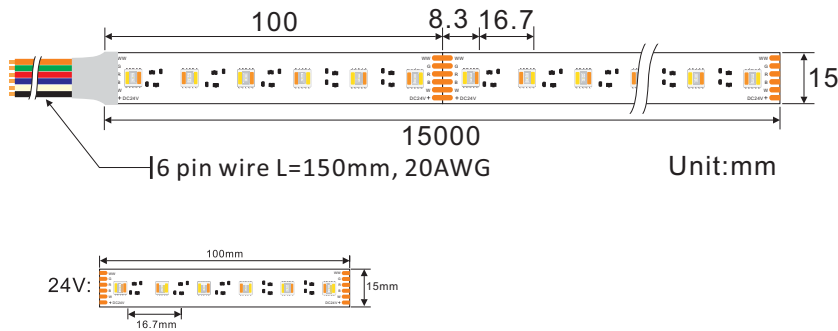

LED STRIP SPECIFICATION

15m 5050SMD 60LEDs RGB+TUNABLE WHITE 5 IN 1 SUPER LONG LED STRIP

Note: LEDYI may change product specifications and installation guidance without prior notice.

Part Number: LY60-LS5050RGBTW2360-W24-IP20-15

IP20/IP52/IP65

Description

24V, super long flexible LED strip (6LED/step =100mm) with 3M adhesive tape on the back for easy installed.841.7lm/m at 12W/m. 120° beam angle. "One Bin Only" within 3 MacAdam guarantees constant color temperature and high light quality at a lifetime of 54,000 hours (L₇₀). Double-layer FPC(3Oz) for good heat dissipation.

Dimensions & Waterproof

Product Specification

Dimension	15000x15x2mm
Chip Type	5050SMD
Chip Density	60LEDs/m
Step LEDs	6LEDs
Step Length	100mm

Voltage(V)	DC24V
Current(A/m)	0.5A
Power(W/m)	12W(5 colors 100% on)
Beam Angle	120°
Operation Temperature	-20°C~50°C

Product Photometrics (Data base on IP20)

CCT (K)	Lumen (lm/m)	Power (w/m)	Efficacy (lm/w)	CRI	R9	TM-30-15	
						Rf (Fidelity)	Rg (Gamut)
2300 only	226.1	2.465	91.73	82.6	22	79	100
6000 only	275.9	2.469	111.73	83.1	12	80	92
2300+6000 both	498.5	4.912	101.47	88.8	47	84	99