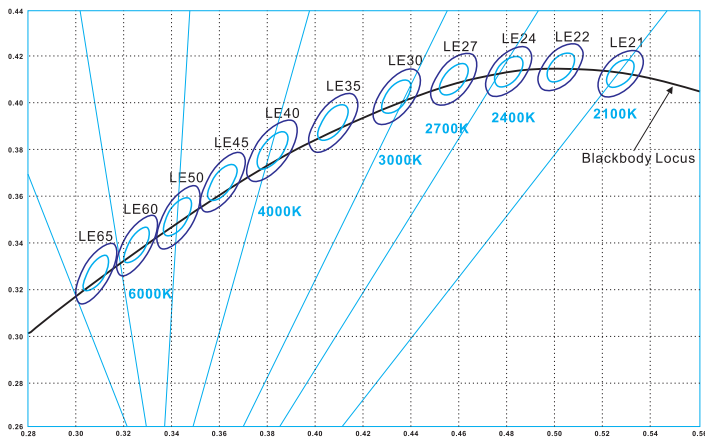

Product Photometrics - Red, Green and Blue Diodes (Data base on IP20)

Color	Peak Wavelength (nm)	Dominant Wavelength (nm)	Lumen (lm/m)	Power (w/m)	Efficacy (lm/w)
Red	630.7	621.5	100.7	2.45	41.08
Green	517.8	524.2	217.6	2.457	88.54
Blue	464.7	469.1	49.82	2.455	20.29

Product Photometrics - All Five color at 100% on (Data base on IP20)

CCT (K)	Lumen (lm/m)	Power (w/m)	Efficacy (lm/w)	CRI	R9
RGB+2300+6000	841.7	12.11	69.51	67.4	-

Bining